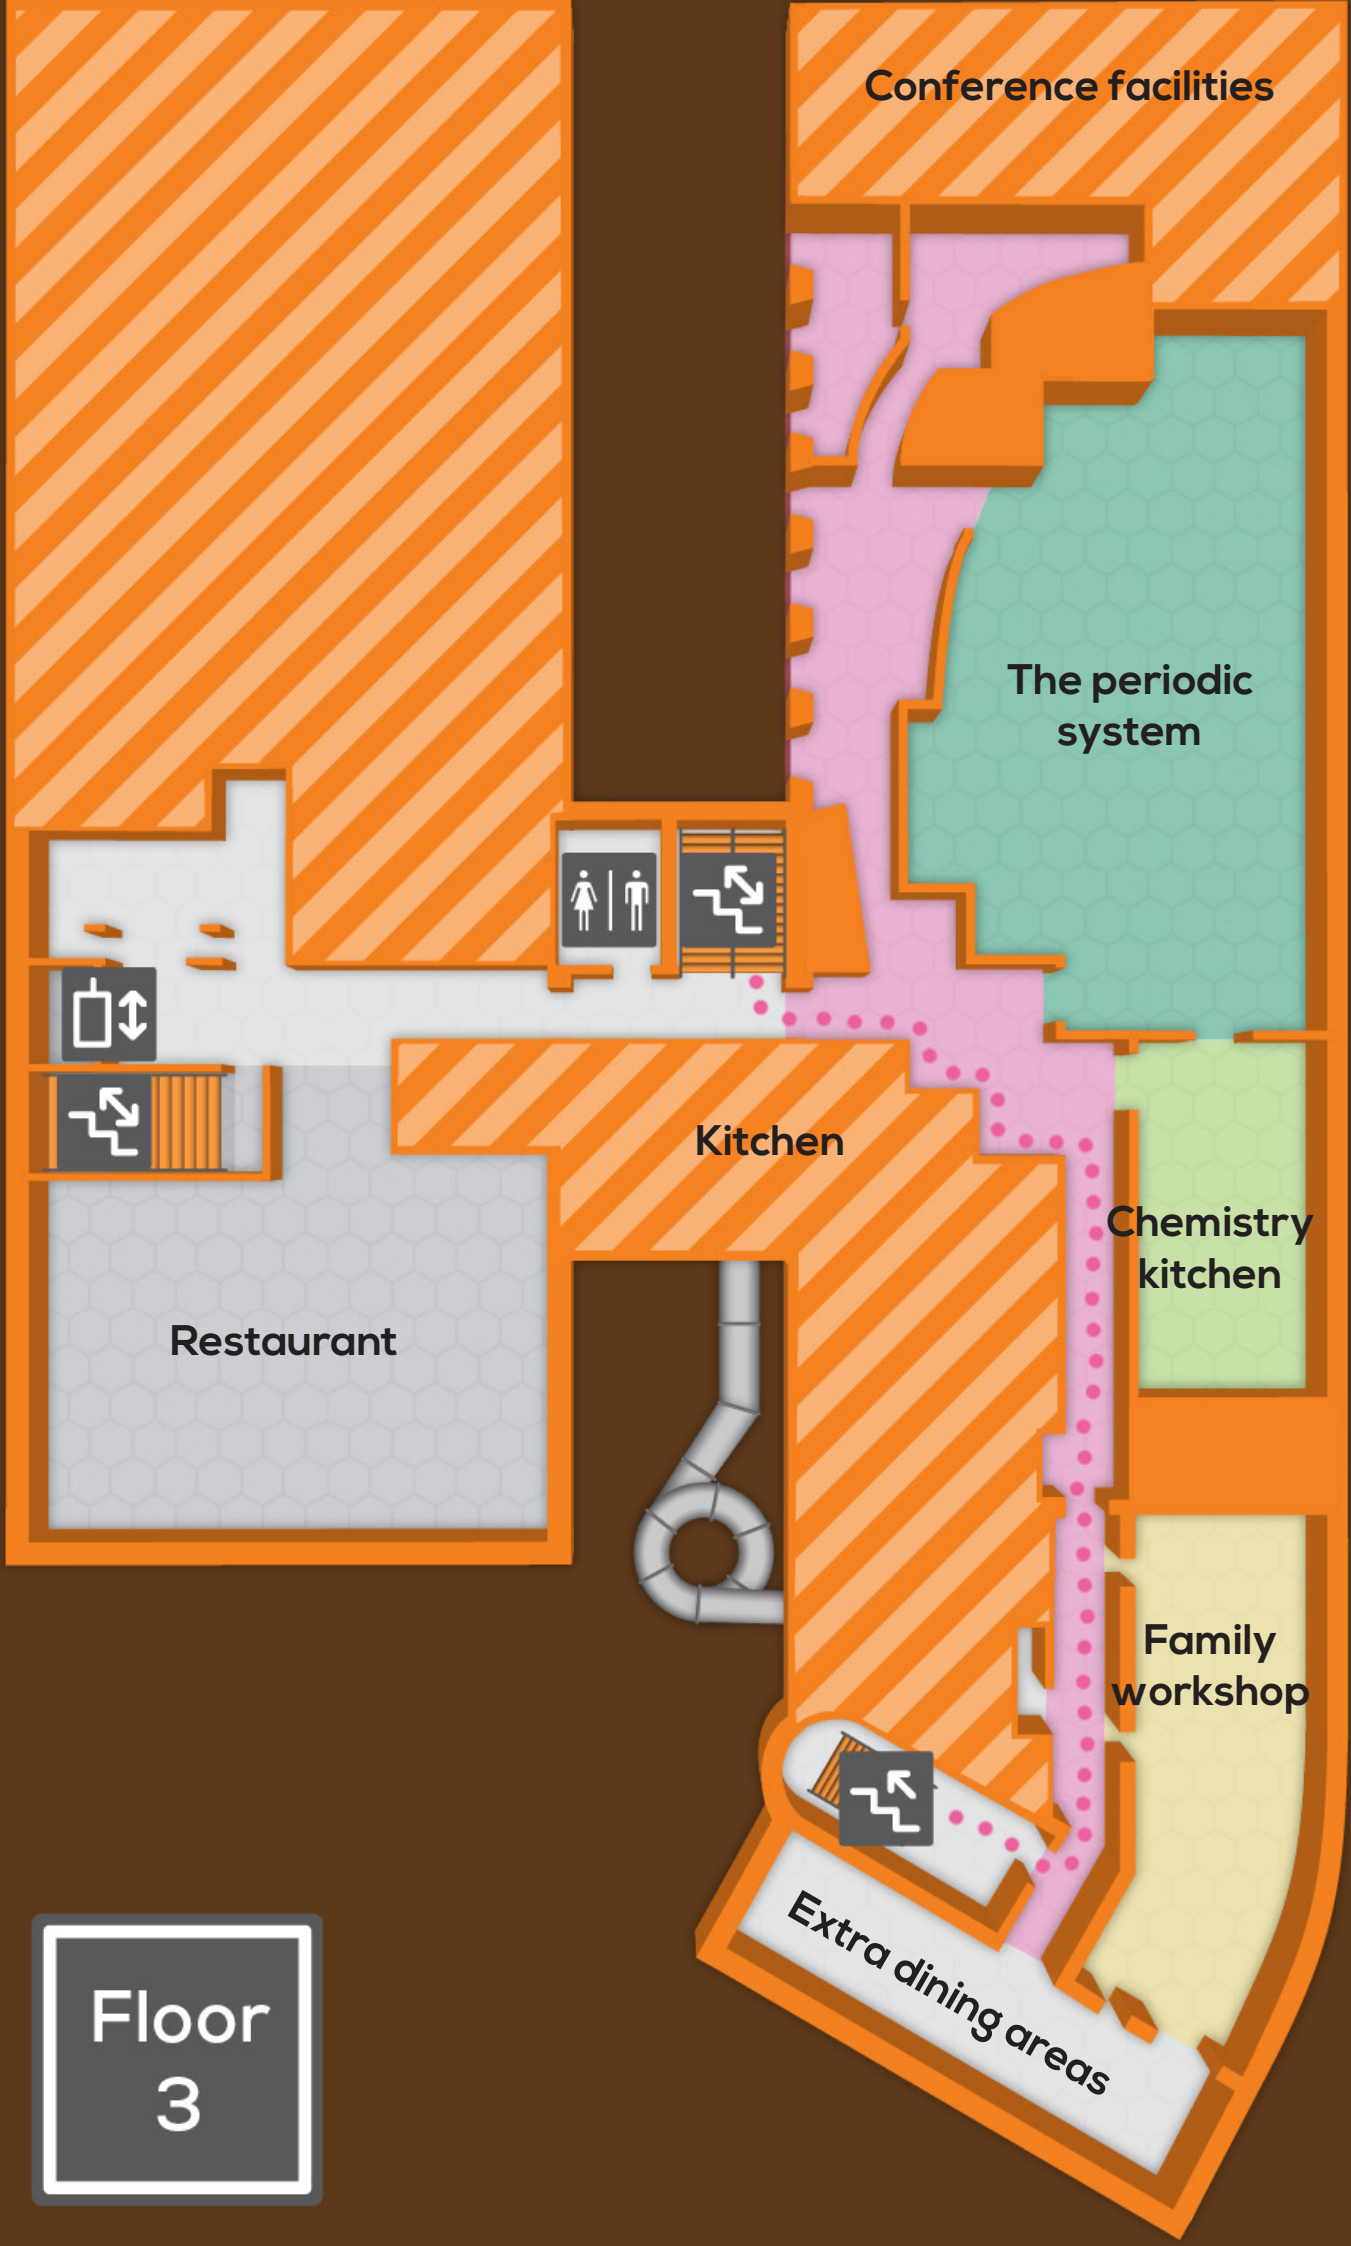

Makerspace

The tunnel of darkness

The silent room

Water section

Helt Sinnes

Yellow Light

Café

Conference & education facilities

Floor
2

Conference facilities

The periodic system

Kitchen

Chemistry kitchen

Restaurant

Family workshop

Extra dining areas

Floor
3

Closed for reconstruction

Östra vinden
(East Attic)

Start
of the
slide

Tornrummet

Floor
4

The Park

North park

Workshop

Bell fountain

Ice cream parlour

South parken

Robocoaster

The Centrifuge

Panning for Gold

Drop down