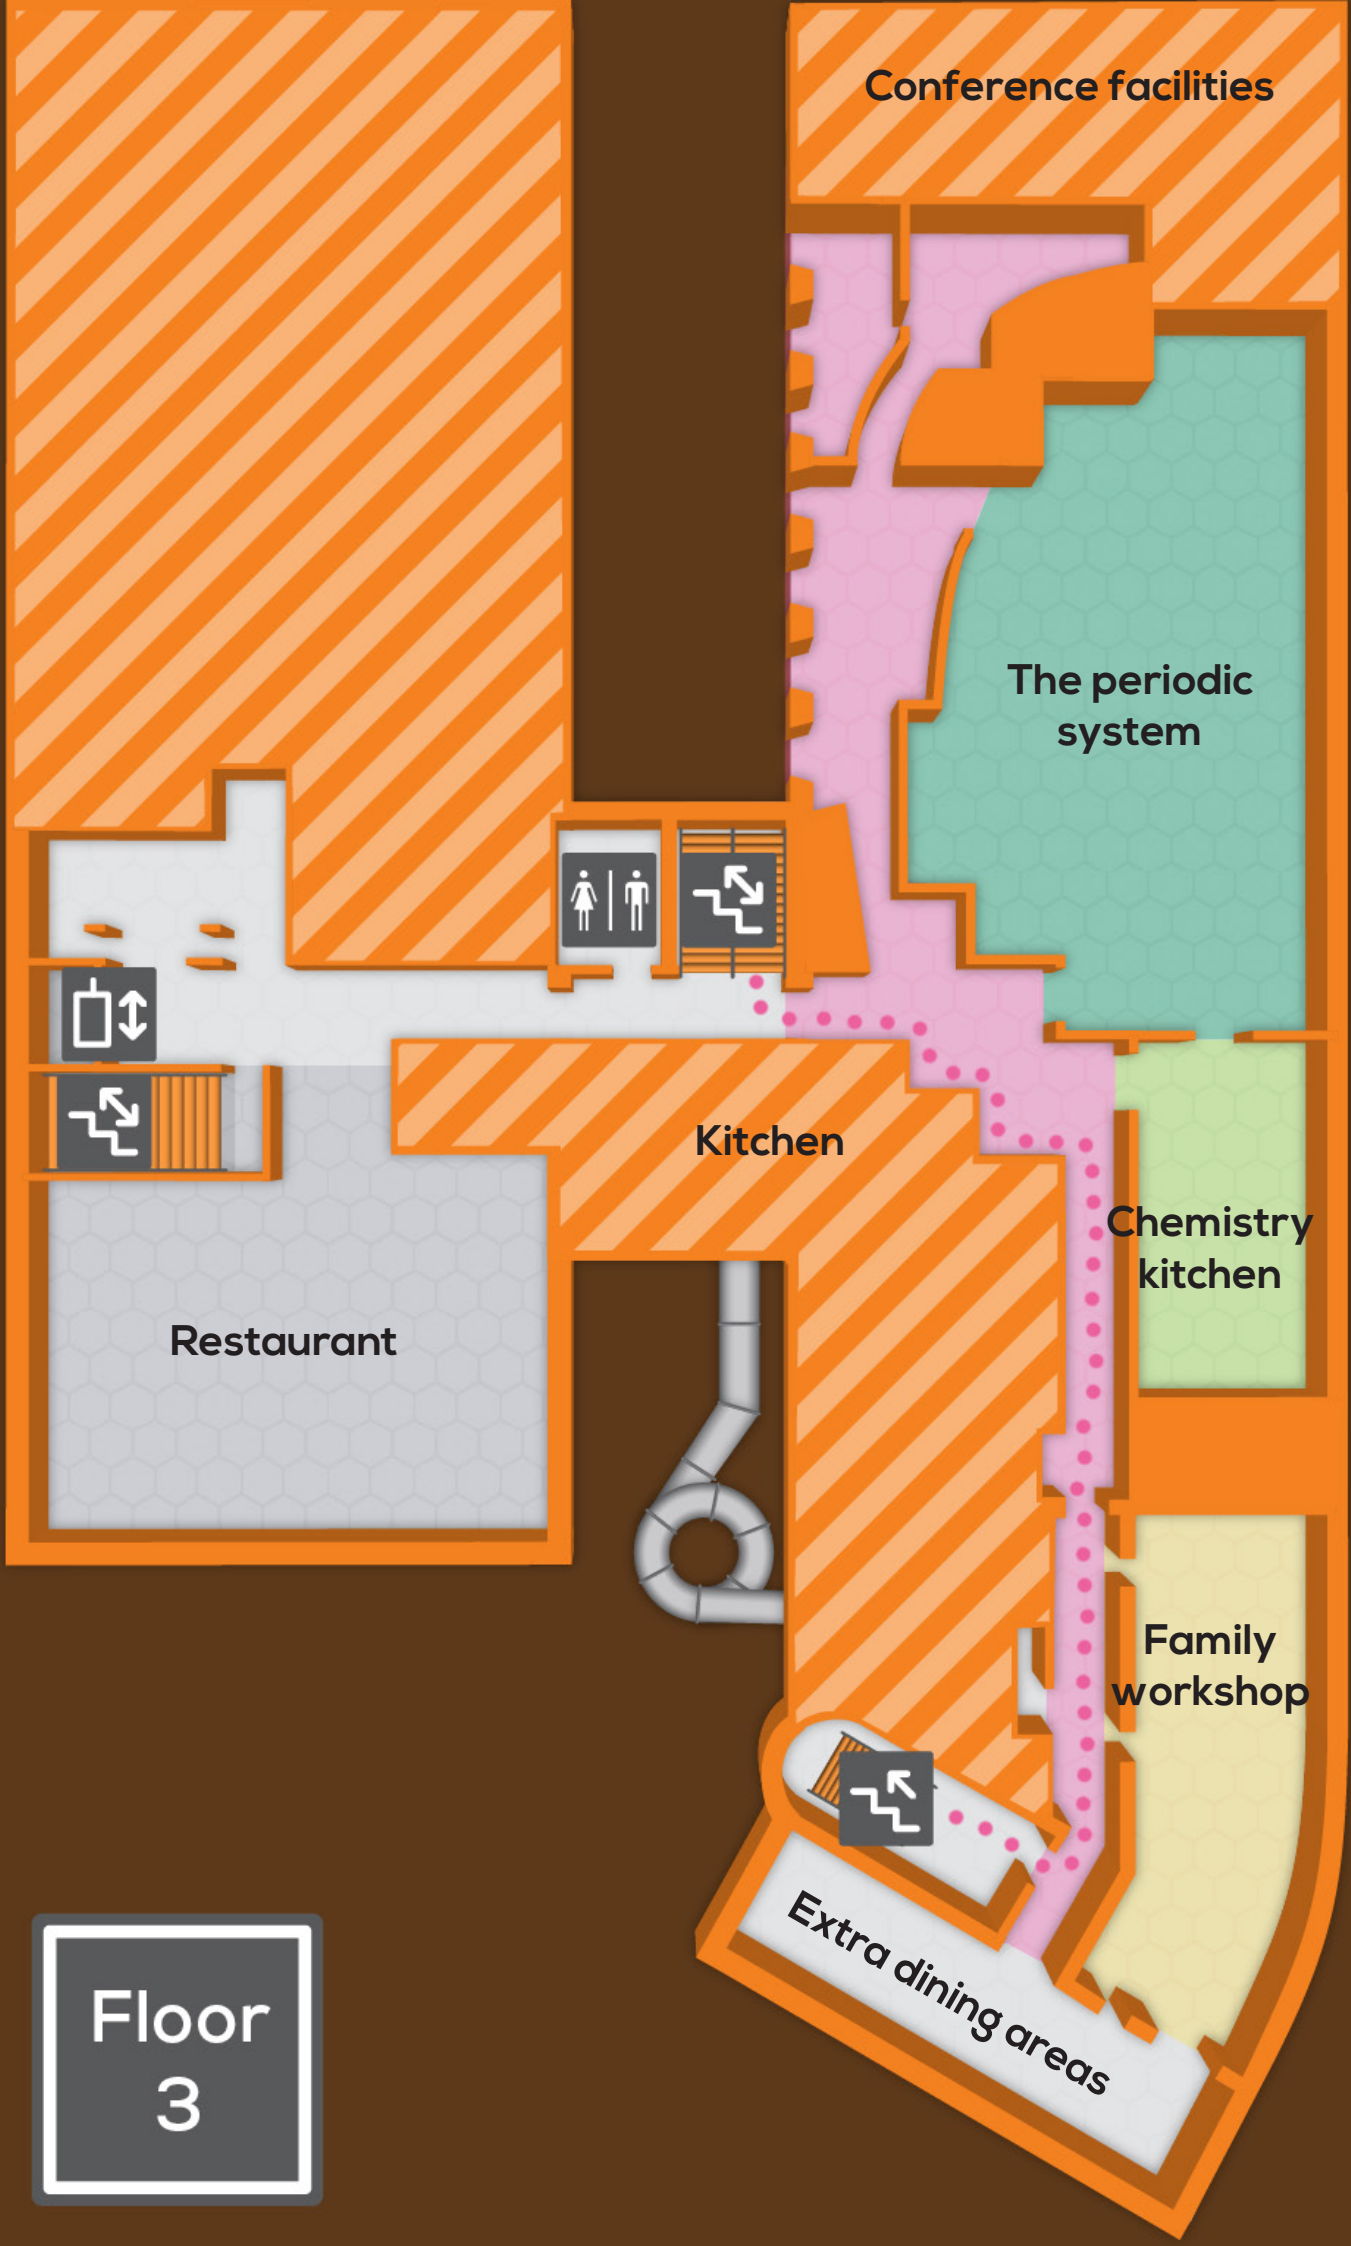

Truck cab

Forces & Motion

The black hole

Soap bubble show

The dark section

Welcoming hall

Lockers

Shop

**Pelarsalen
(picnic room)**

End

Carpets for
the slide

Entrance

Digiwall

**Floor
1**

Makerspace

The tunnel of darkness

The periodic system

Kitchen

Chemistry kitchen

Restaurant

Family workshop

Extra dining areas

Floor
3

Experimentas
Start/Finish

Measure
a scream

Space
Ball

Human body exhibition

The
microscope

Östra vinden
(East Attic)

Start
of the
slide

Tornrummet

Floor
4