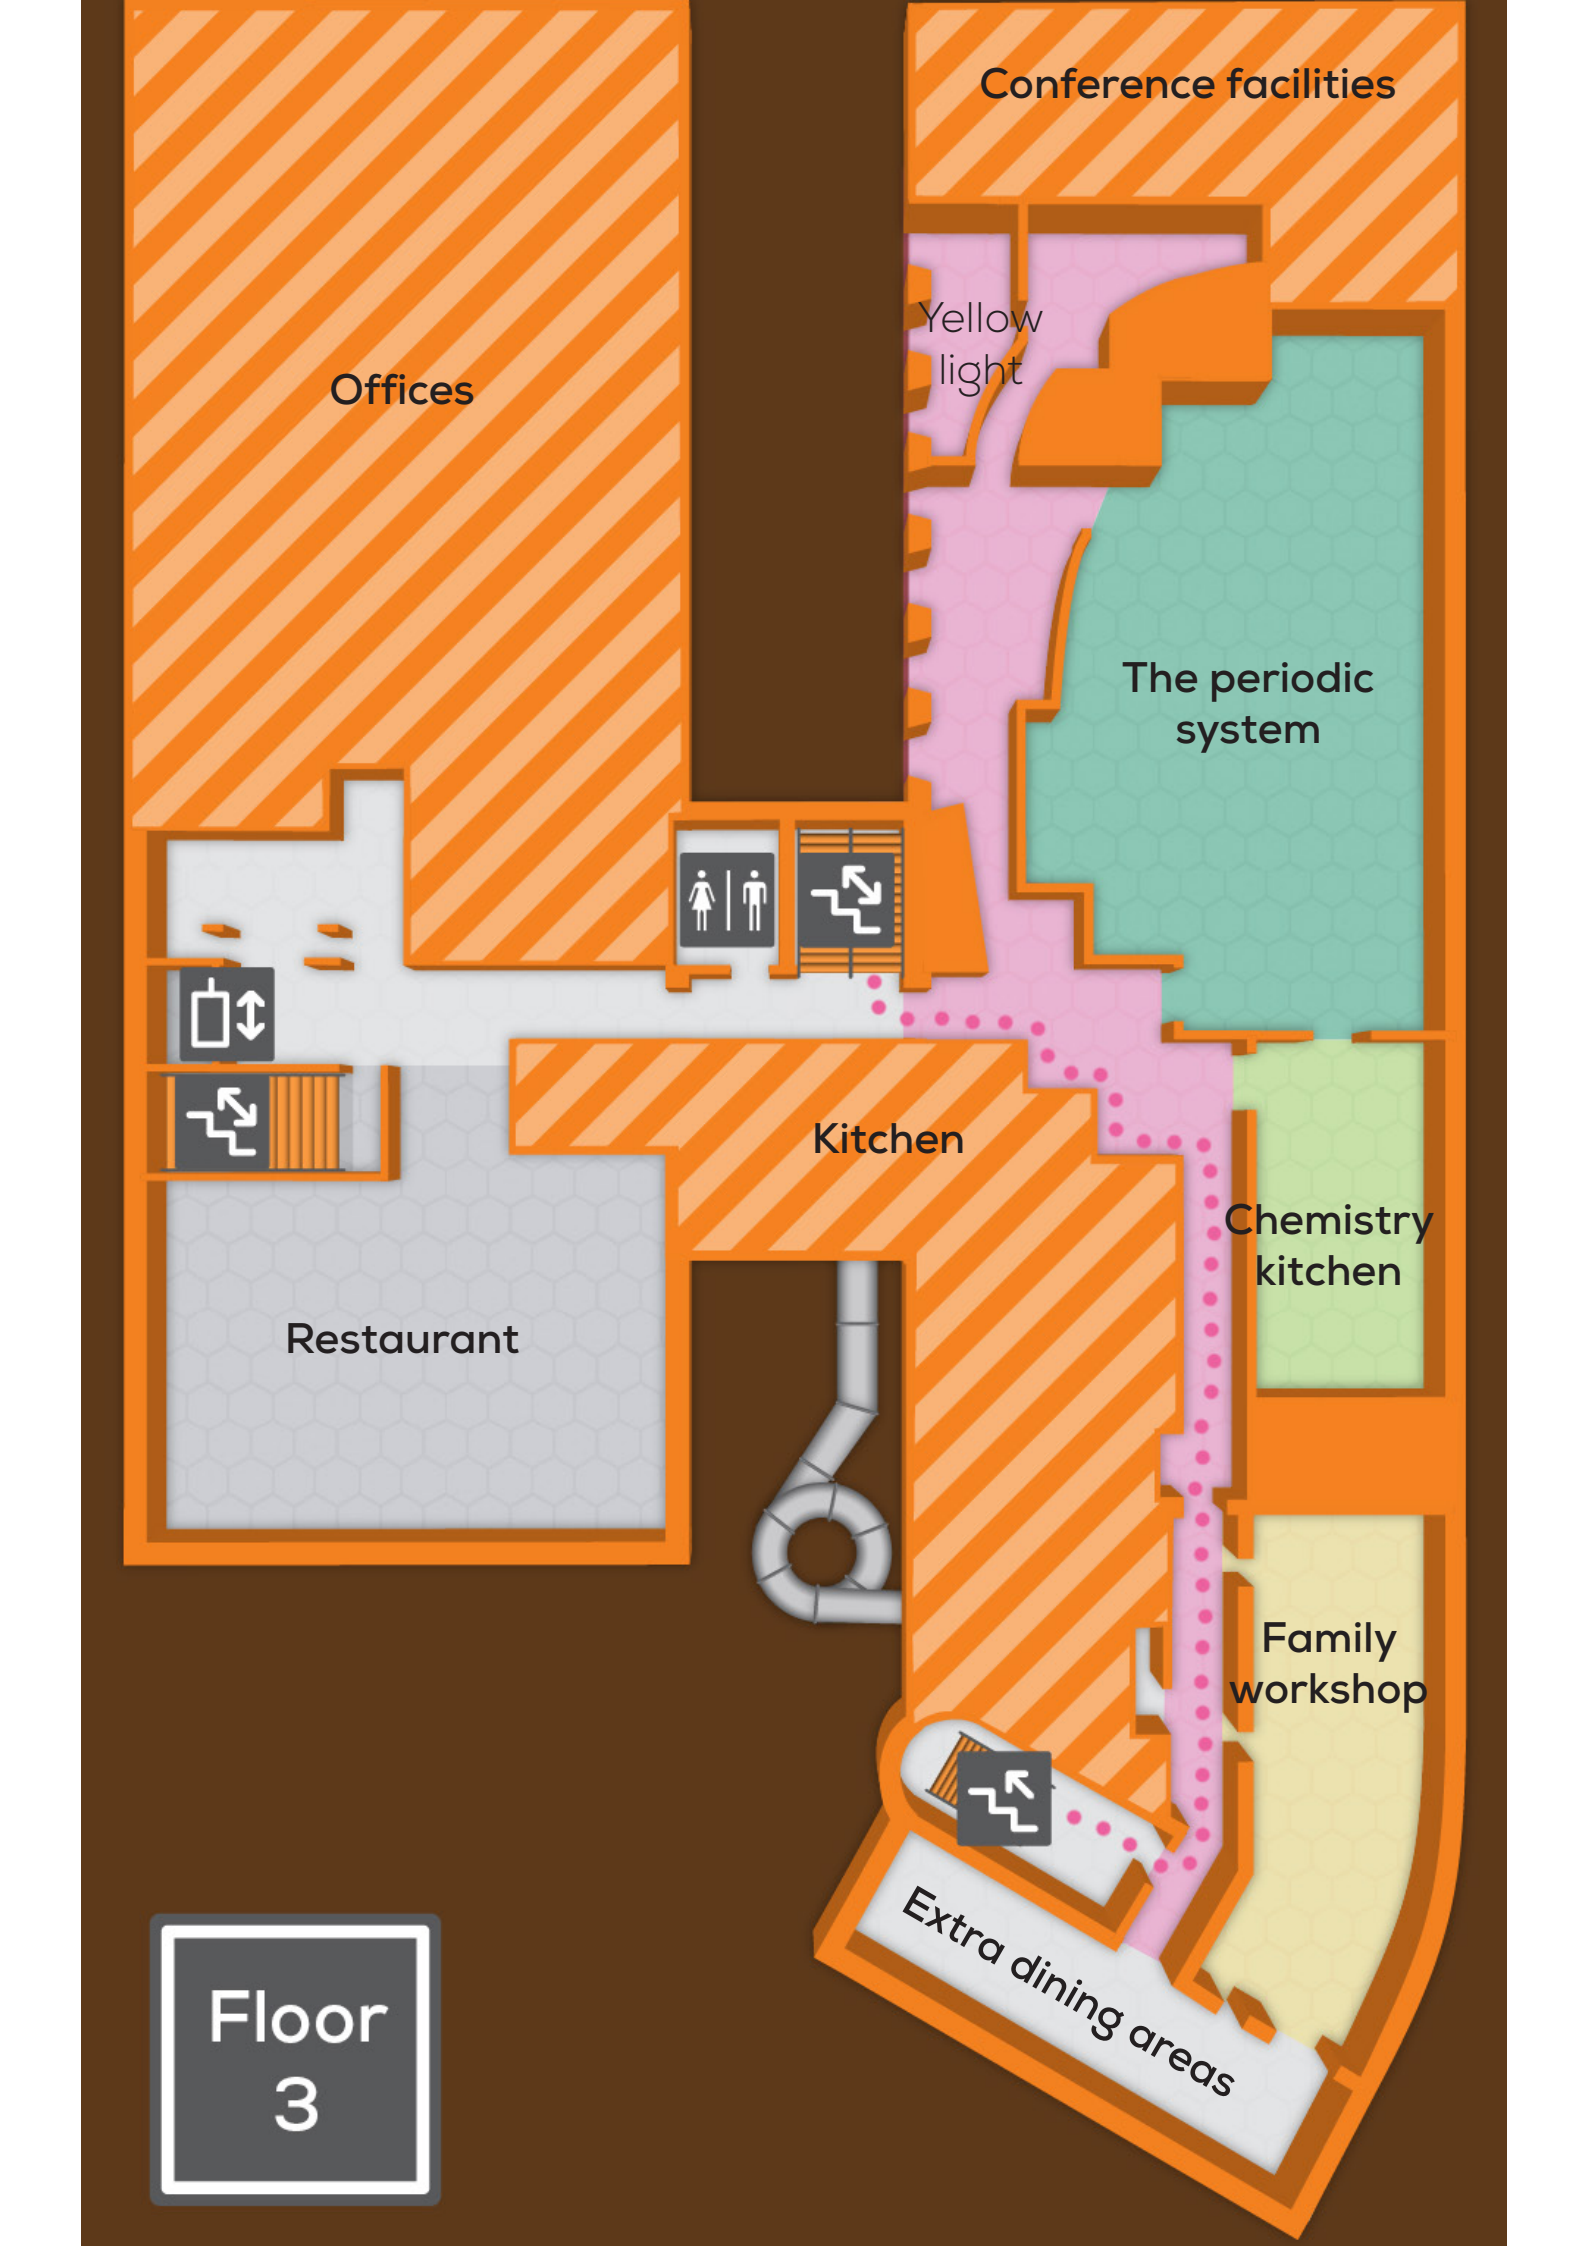

The Park

Truck cab

Driving force

Introduction room

Soap bubble show

The dark section

Welcoming hall

Lockers

Water section

Café

This department
is being rebuilt

Conference &
education facilities

Floor
2

Conference facilities

Offices

Yellow light

The periodic system

Kitchen

Chemistry kitchen

Restaurant

Family workshop

Extra dining areas

Floor 3

Experimentas
Start/Finish

Measure
a scream

Space
Ball

Östra vinden

Human body exhibition

The
microscope

Start

Tornrummet

Floor
4