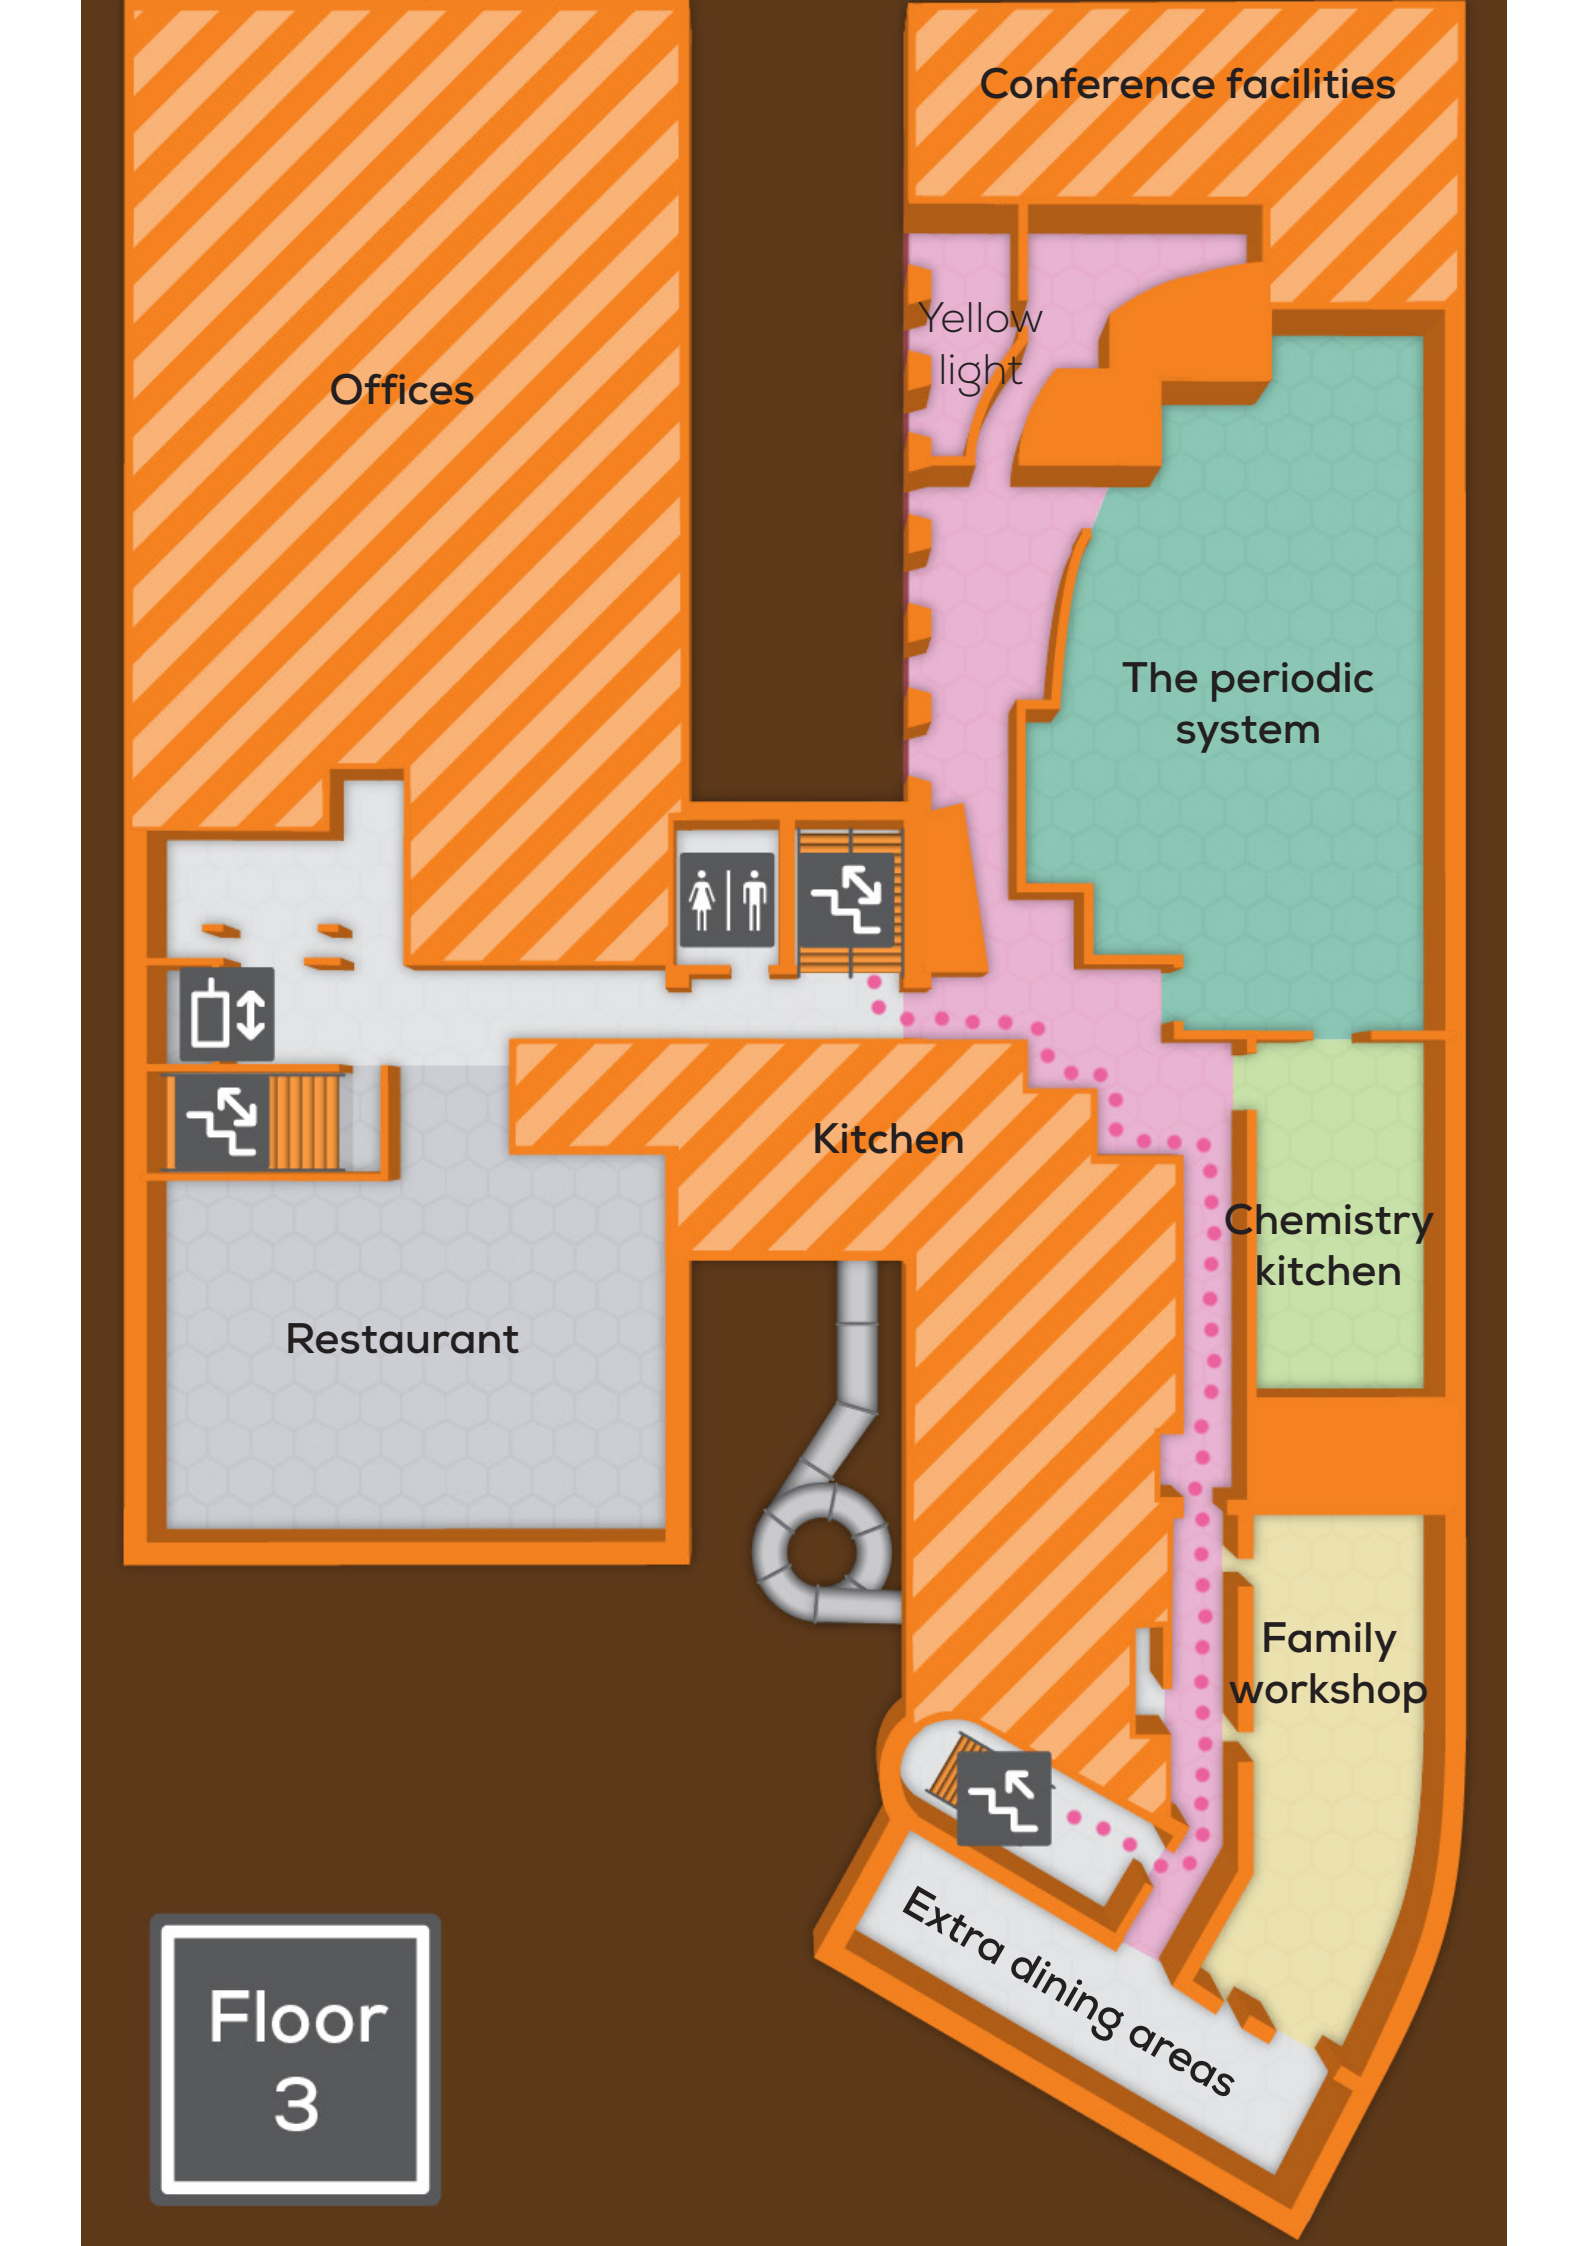

The Park

Truck cab

Driving force

Introduction room

Soap bubble show

The dark section

Welcoming hall

Lockers

Makerspace

Water section

Café

Denna avdelning
håller på att
byggas om

Conference &
education facilities

Plan
2

Conference facilities

Offices

Yellow light

The periodic system

Kitchen

Chemistry kitchen

Restaurant

Family workshop

Extra dining areas

Floor 3

Experimentas
Start/Finish

Measure
a scream

Space
Ball

Östra vinden

Human body exhibition

The
microscope

Start

Tornrummet