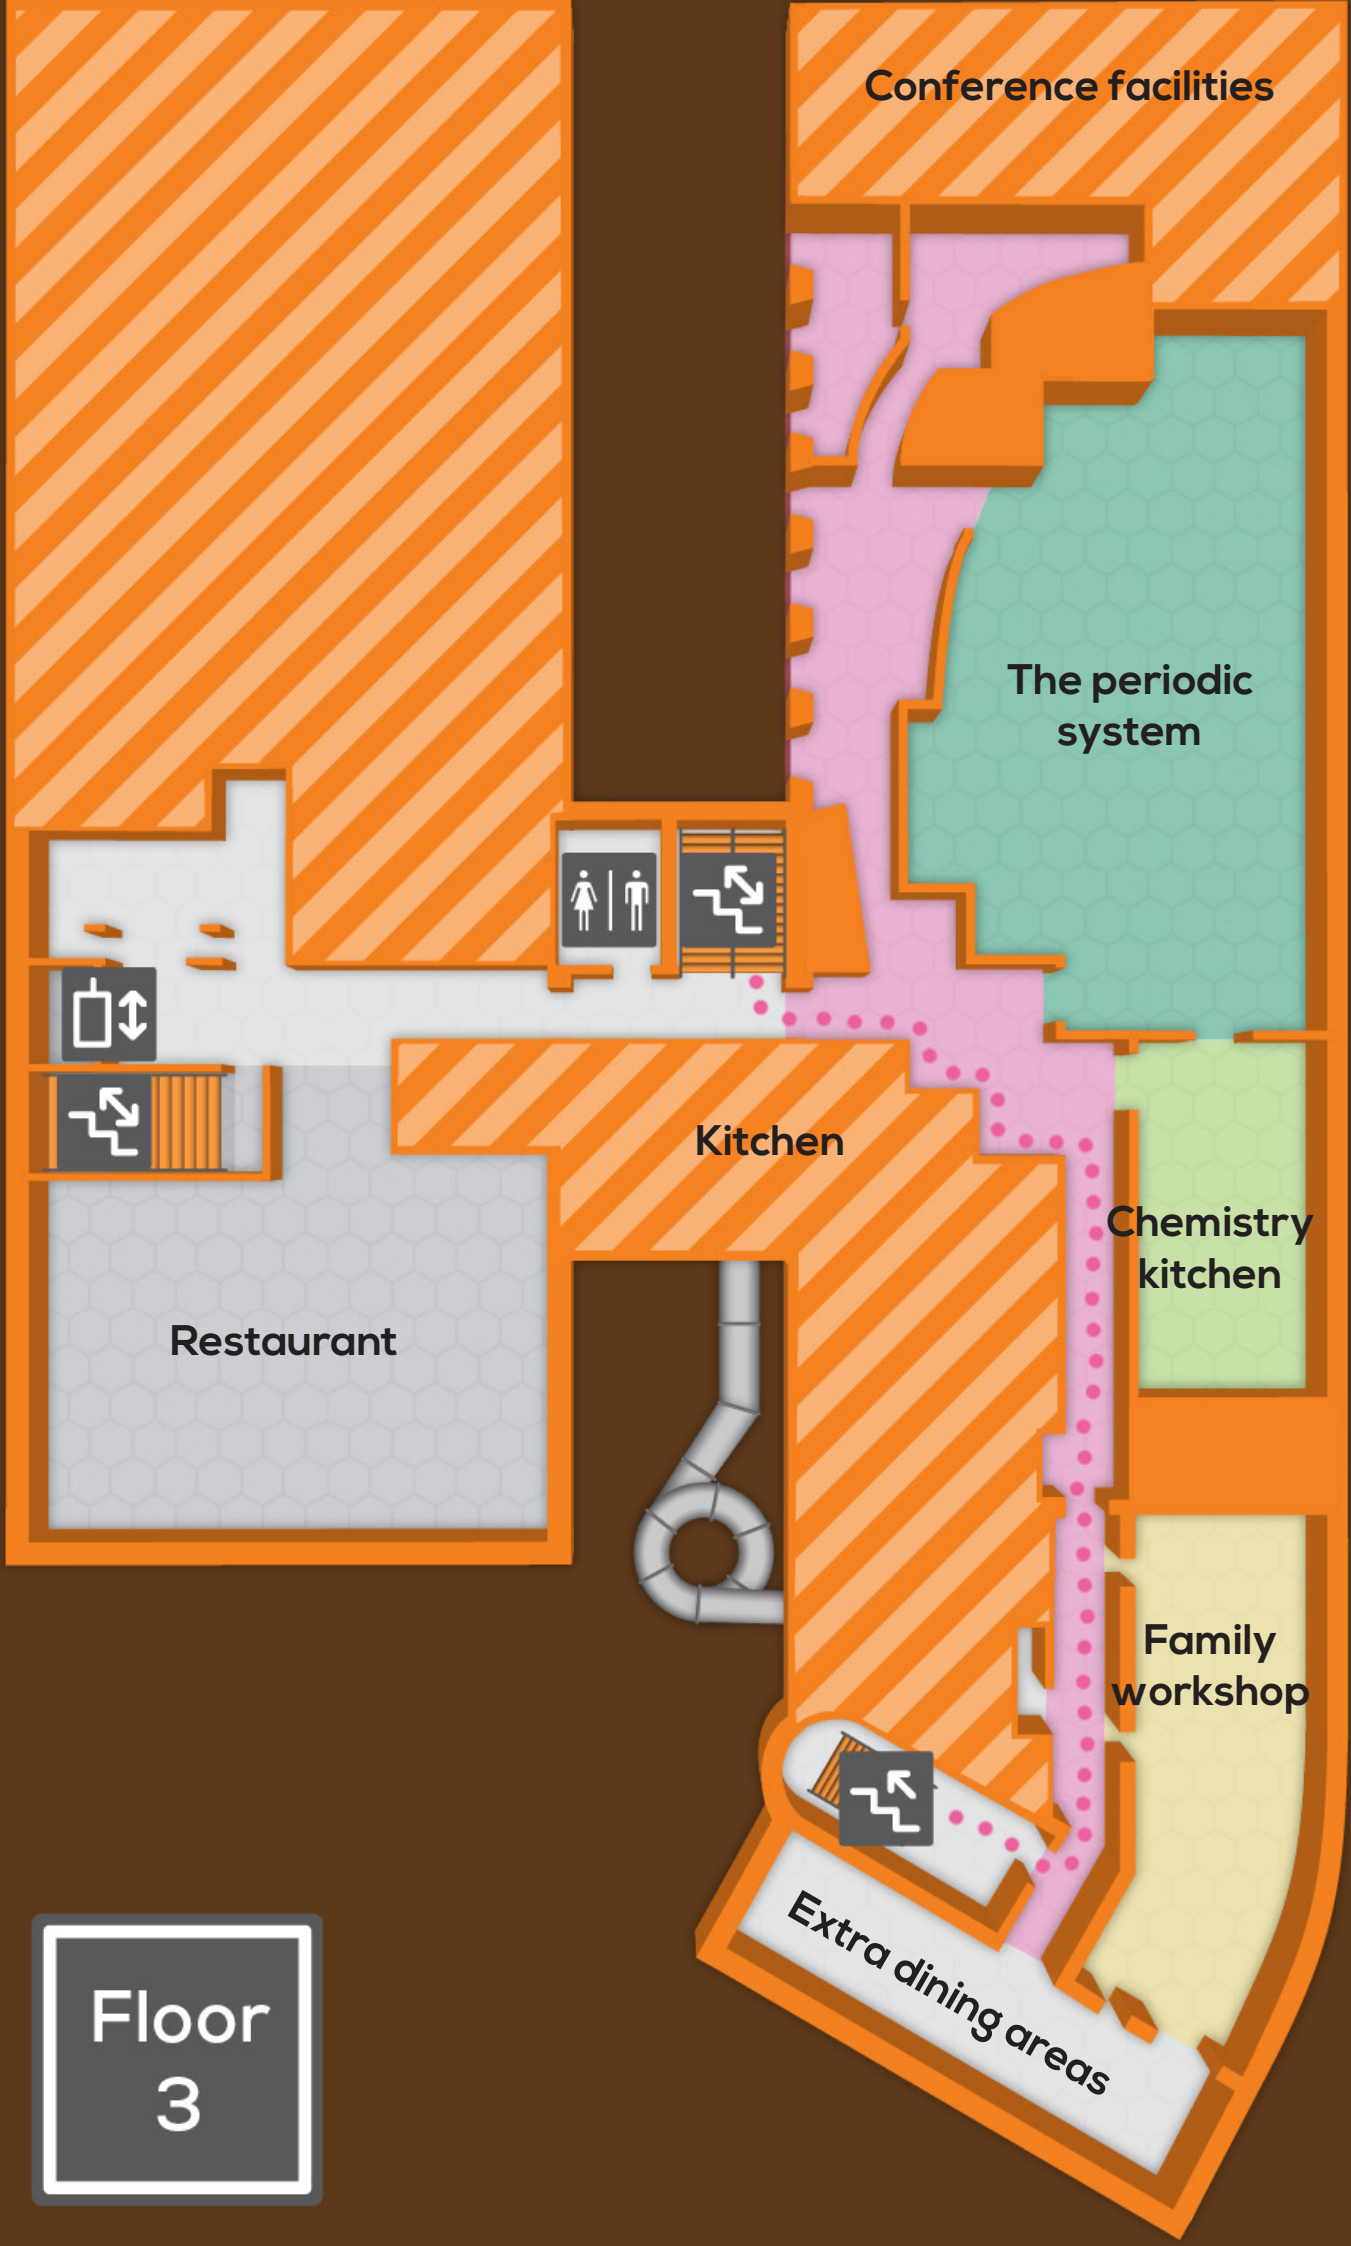

Truck cab

Forces & Motion

Introduction room

Soap bubble show

The dark section

Welcoming hall

Lockers

Shop

**Pelarsalen
(picnic room)**

End

Carpets for
the slide

Entrance

Digiwall

**Floor
1**

Makerspace

The tunnel of darkness

The periodic system

Kitchen

Chemistry kitchen

Restaurant

Family workshop

Extra dining areas

Floor
3

Experimentas
Start/Finish

Measure
a scream

Space
Ball

Human body exhibition

The
microscope

Östra vinden
(East Attic)

Start
of the
slide

Tornrummet

Floor
4